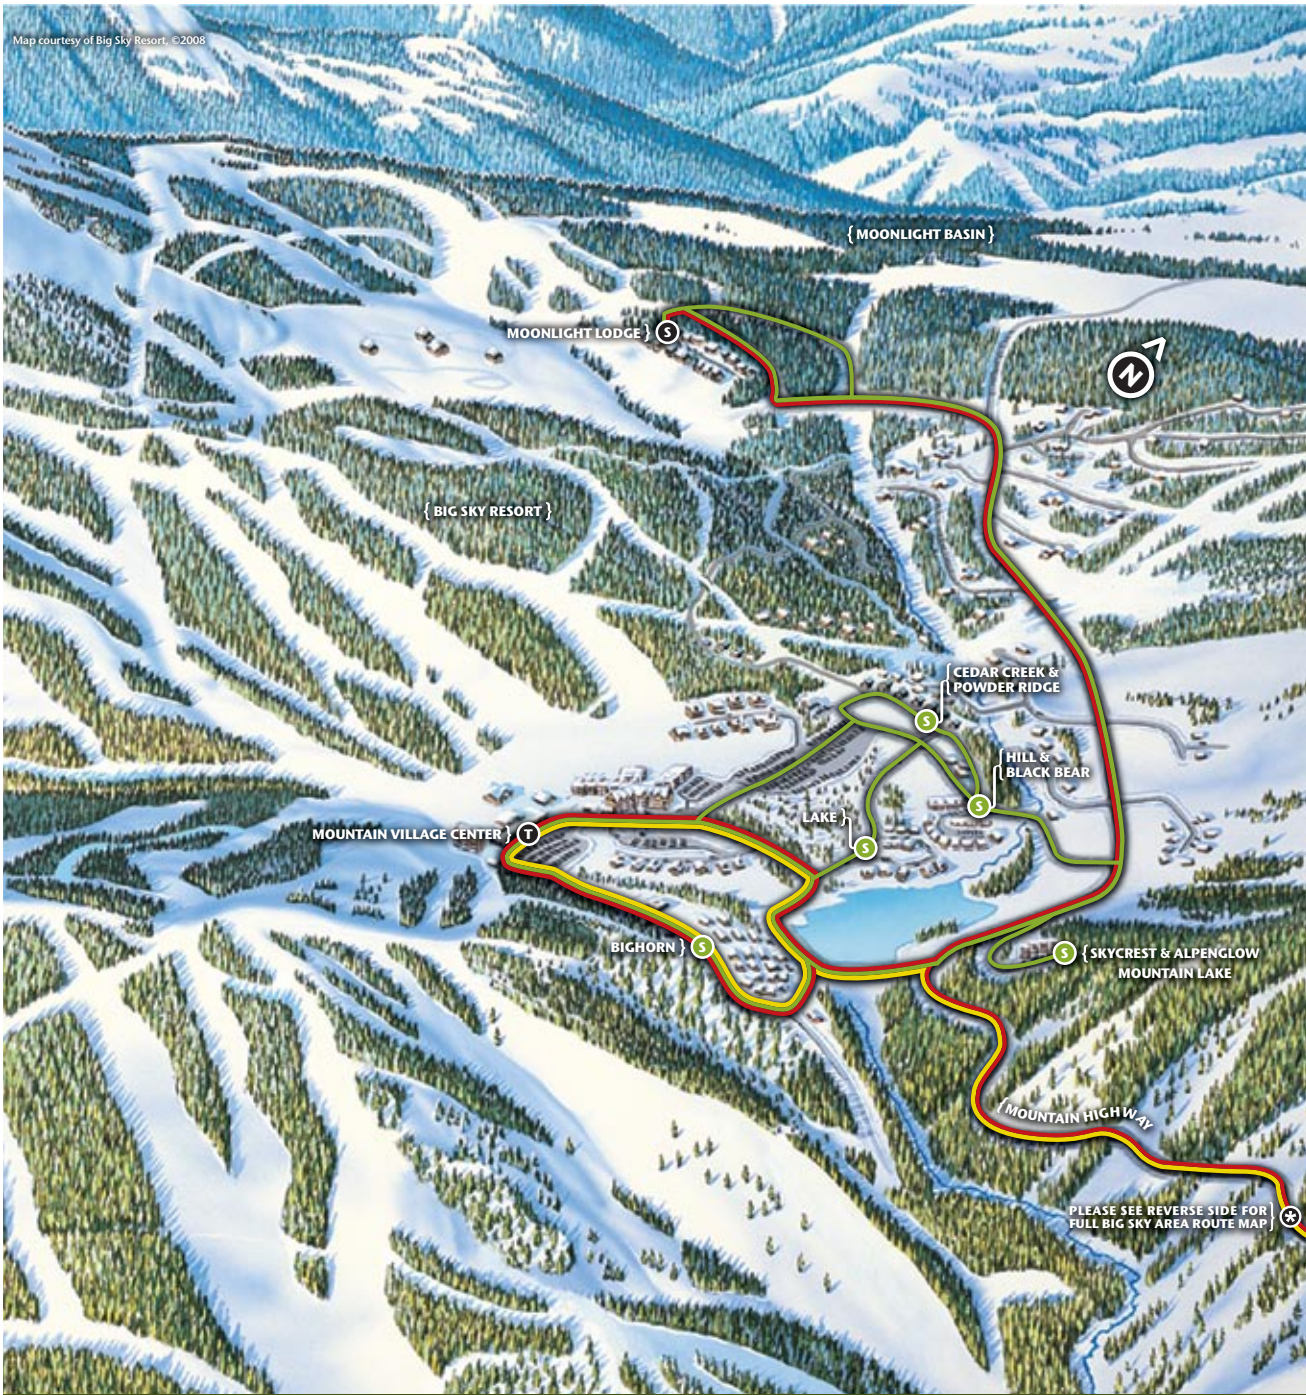

Map courtesy of the Big Sky Chamber of Commerce, ©2008

BIG SKY ROUTE MAP LEGEND

- MEADOW CIRCULATOR
- CANYON-MOUNTAIN
- LINK EXPRESS
- MOUNTAIN LOOP
- (T)** TRANSFER POINTS
- (S)** SCHEDULED STOPS
- (W)** WHISTLE STOPS (REQUESTED DROP OFFS ONLY)

CALL 406.995.6287 OR
VISIT SKYLINEBUS.COM
FOR CURRENT UPDATES

THE LINK EXPRESS ROUTE MAP LEGEND

- S SCHEDULED STOP
- T TRANSFER POINT

THE LINK EXPRESS IS PROVIDED FARE FREE TO ALL RIDERS COURTESY OF MOONLIGHT BASIN

PLEASE SEE REVERSE SIDE FOR FULL BIG SKY AREA ROUTE MAP

MOUNTAIN LOOP ROUTE MAP LEGEND

- MOUNTAIN LOOP
- CANYON-MOUNTAIN
- LINK EXPRESS (FULL MAPS ON REVERSE SIDE)
- T TRANSFER POINTS
- S SCHEDULED STOPS